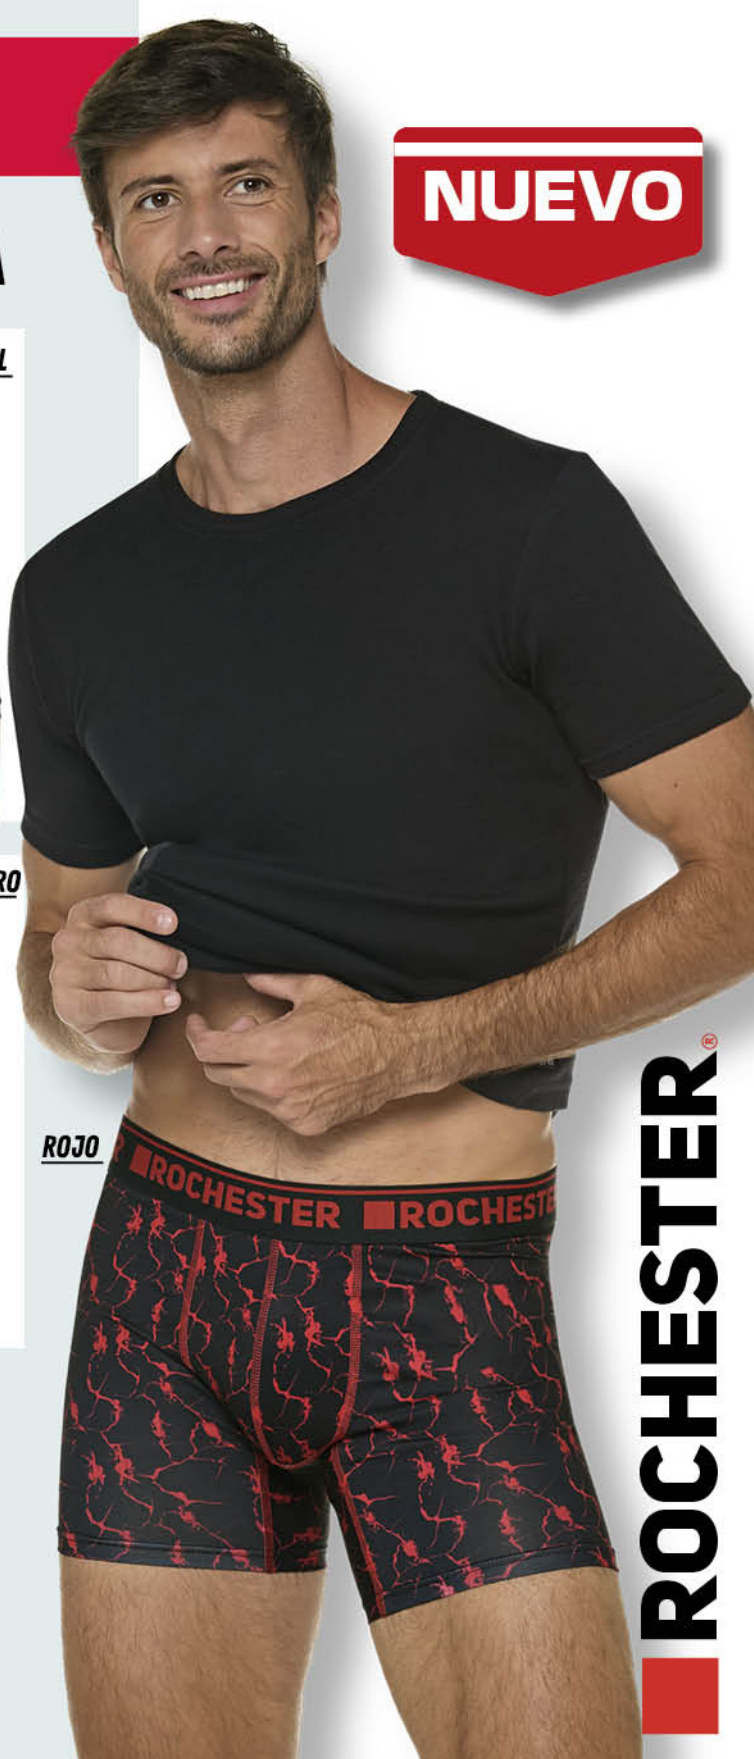

RESPIRABLE

BOXER MICROFIBRA

NUEVO

Y-97

BOXER MICROFIBRA

AZUL - NEGRO -
ROJO

S - M - L - XL - XXL

\$